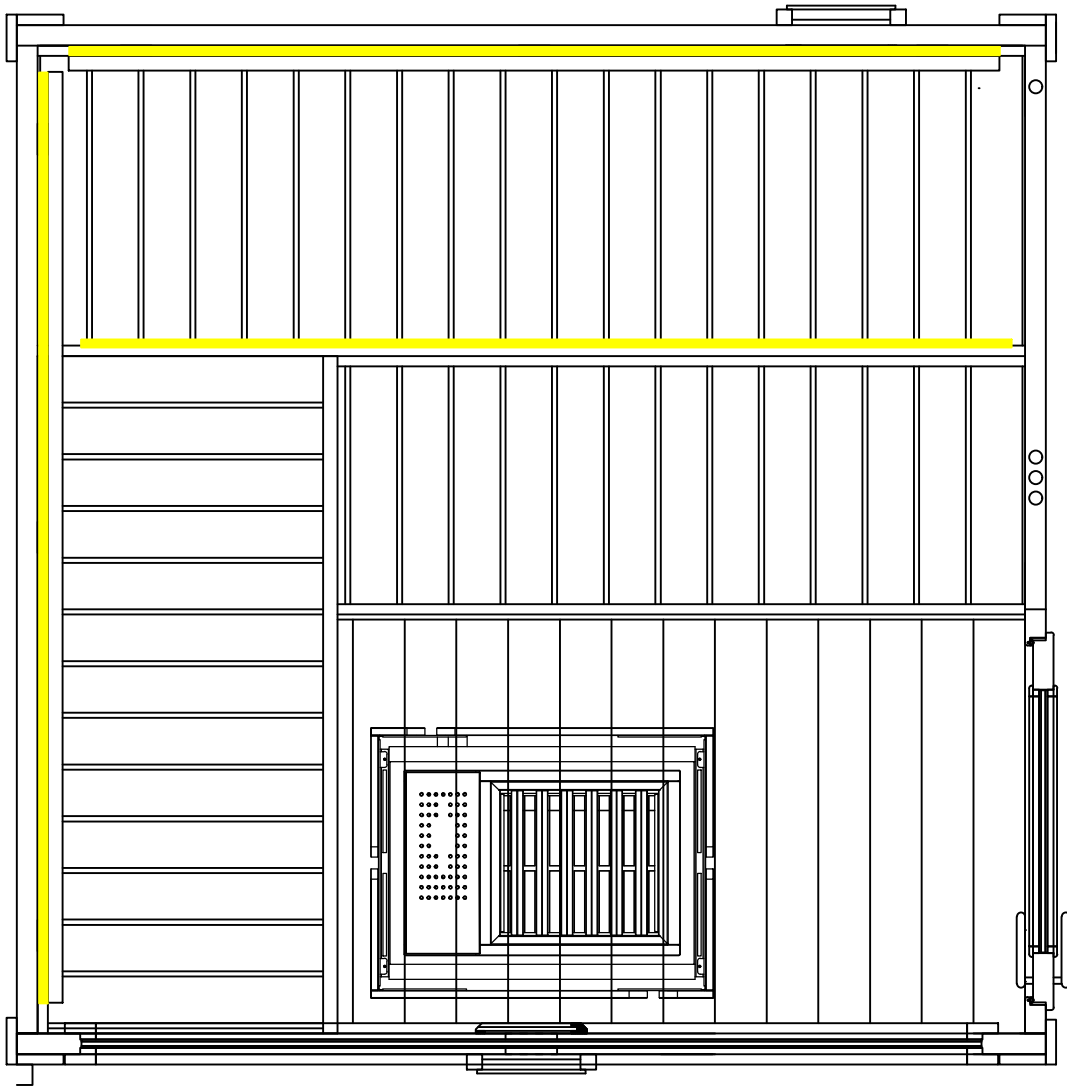

LED-Set Scala Medium

1-053-380

Pcs	Description	Keyword	Art.-Nr.
3	LED Tube 1,8m	LED-TB-18	1-047-863
1	Power supply	LED-PWS-24-160	1-052-974
1	Remote unit with 4 zone	LR-4Z	1-052-087
3	Wireless driver	LC-CV-VP	1-051-767
1	LED-protective box thermo-pine	LED-PB-TP	1-053-611

Backrest

2x 1800
 1-047-863 / LED-TB-18 32,4W

Bench screen

1x 1800
 1-047-863 / LED-TB-18 32,4W

sentiotec HARVIA
 DIVISION OF HARVIA GROUP

LED-Set Scala Medium
 Scala Medium

LED -SC-M/ 1-053-380

Gez. Schachermair
 Letzte Änderung