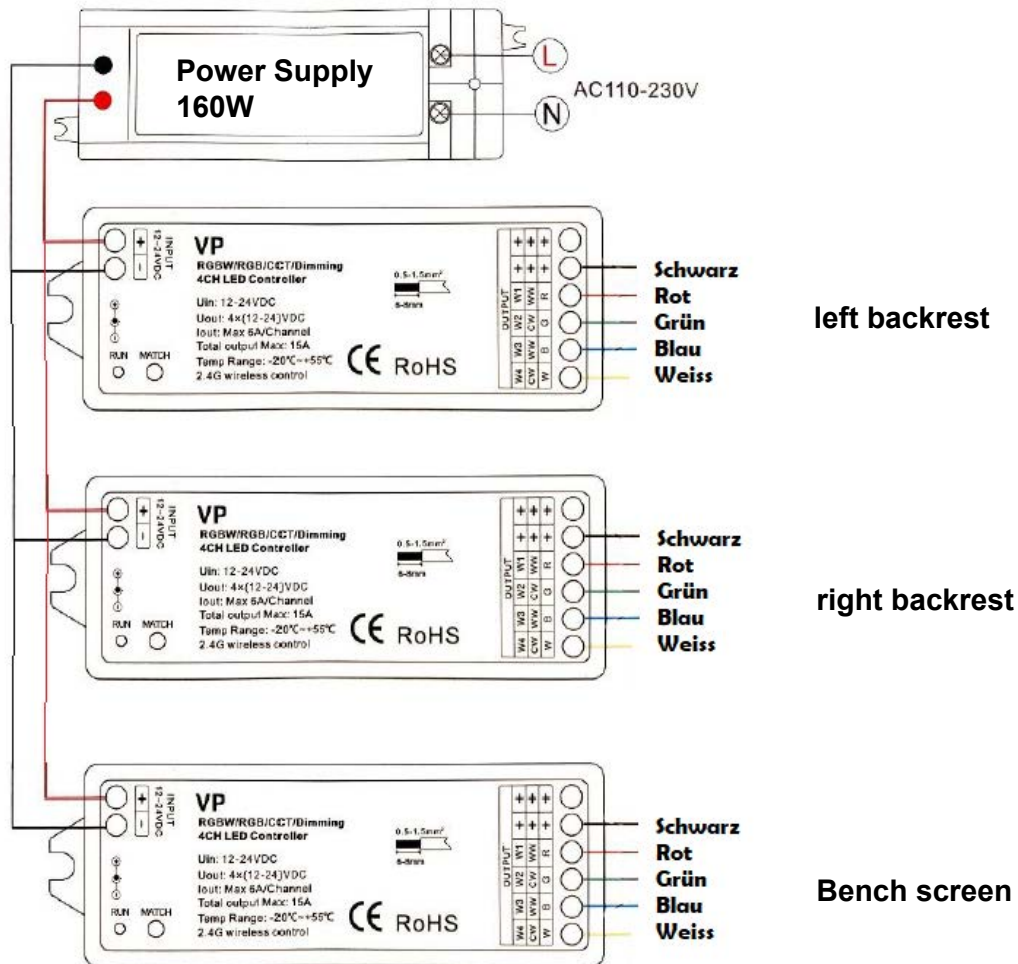

LED-Set Scala Medium

1-053-380

Pcs	Description	Keyword	Art.-Nr.
3	LED Tube 1,8m	LED-TB-18	1-047-863
1	Power supply	LED-PWS-24-160	1-052-974
1	Remote unit with 4 zone	LR-4Z	1-052-087
3	Wireless driver	LC-CV-VP	1-051-767
1	LED-protective box thermo-pine	LED-PB-TP	1-053-611

Backrest

2x 1800
 1-047-863 / LED-TB-18 32,4W

Bench screen

1x 1800
 1-047-863 / LED-TB-18 32,4W

sentiotec HARVIA
 DIVISION OF HARVIA GROUP

LED-Set Scala Medium
 Scala Medium

LED -SC-M/ 1-053-380

Gez. Schachermair
 Letzte Änderung